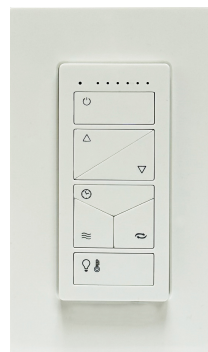

FINISHES OPTION

- Black
- Satin Nickel

MATERIAL

Metal + ABS

RATINGS

cETLus
 Damp Location

ADDITIONAL

- OPERATING TEMPERATURE: -20°C (-4°F), 40°C (104°F)
- Light Kit Available

CONTROLS

Easily adjust the speed and direction of your fan with a wall controller.

Adjust color temperature using a color tunable fan and wall control.

FCT88801WT
AC Wall Control
Light and Fan Speed
On/Off Rocker Switch for Light
Switch Included with:
88801, 88802, 88806

FCT88816WT
DC Wall Remote
Light and Fan Speed Control
Non-Dimming
Included with 88816

FCT88805WT
Fan Control ONLY
Three Speed Fan Control
Included with 88805 & 88807

FCT6000WT
FANDELIGHT™ Wall Remote
Magnetically Connect to Wall Plate
Light Dimming and CCT Tuning*
Battery Operated

*CCT tuning on select SKUs

OPTIONS

FCT 8881WT
AC Wall Control
Light Dimming and Fan Control
* Sold Separately
Compatible with:
88801, 88802, 88806, 89909

FCT6100WT
AC Wall Control
Light Dimming and Fan Control
* Sold Separately
Compatible with:
61002, 61006, 61011, 61012, 61014, 61019